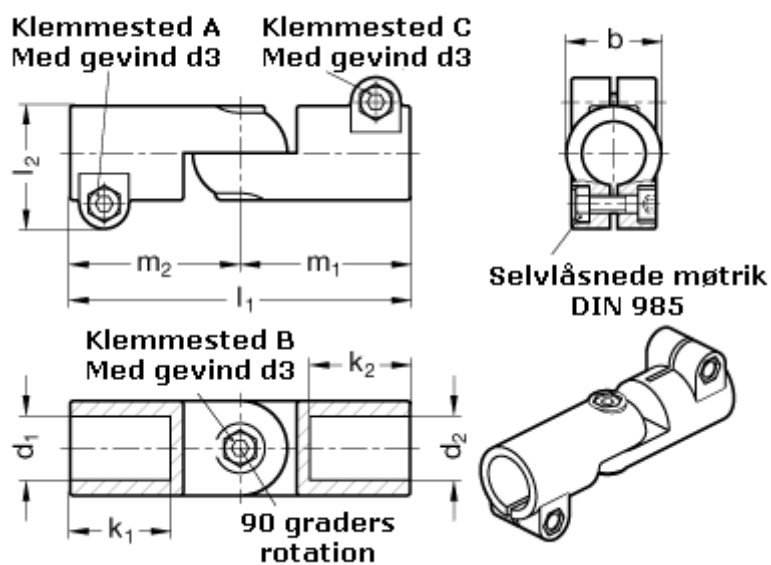

Article number: 20286B25B30T2BL

Description: E+G Swivel clamp connector joint
GN286-B25-B30-T-2-BL

Measures

$b = 40$	$m_1 = 72$
$d_1 = B25$	$m_2 = 72$
$d_2 = B30$	
$d_3 = M 8$	
$k_1 = 42.5$	
$k_2 = 42.5$	
$l_1 = 144$	
$l_2 = 52.0$	